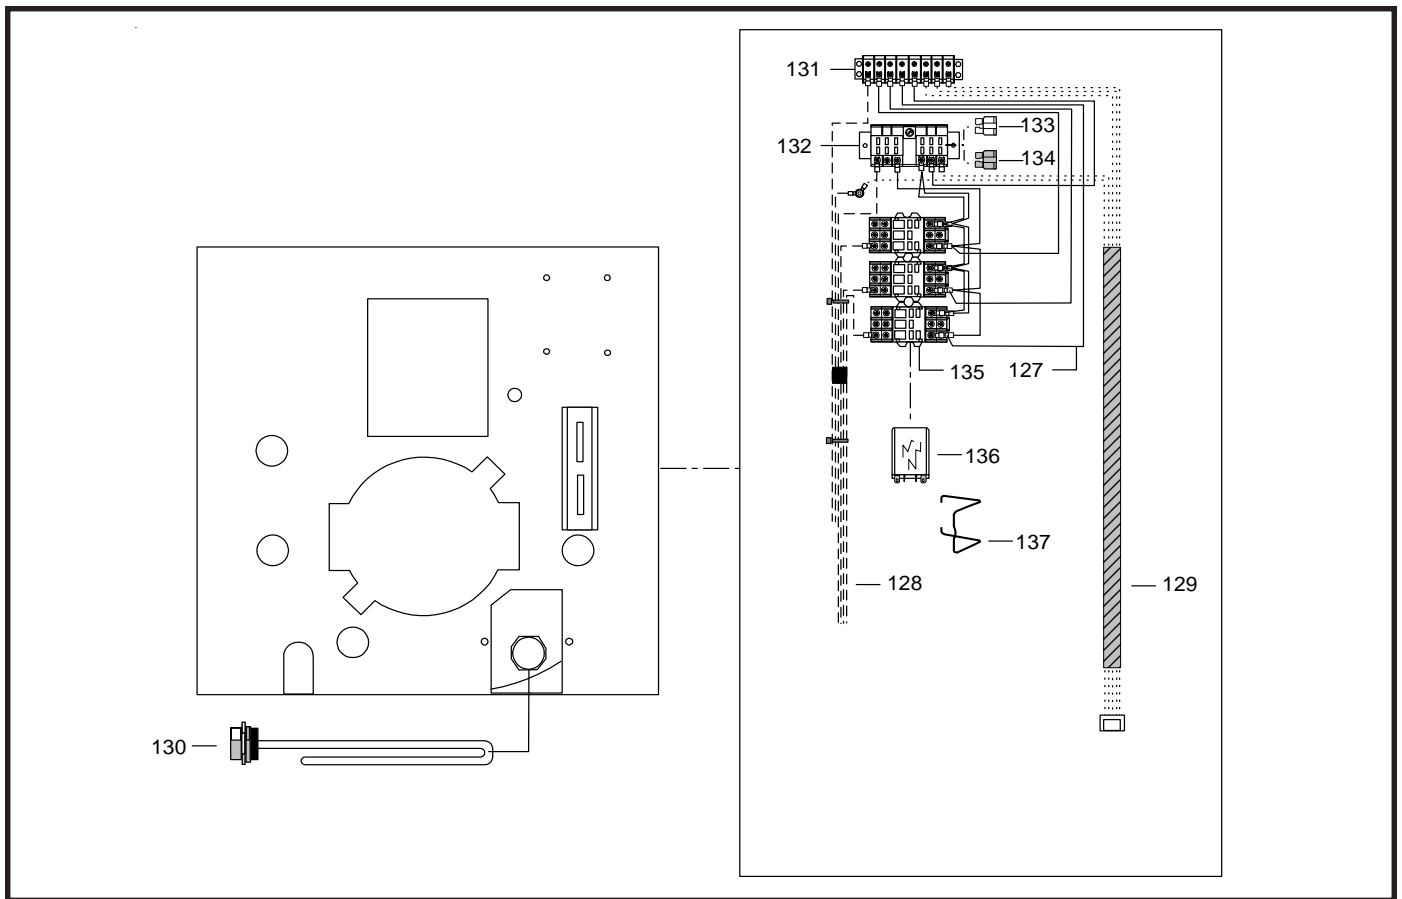

AQUA-HOT PARTS MANUAL

■ Bulkhead Parts

127	ELE-VS1-005	Harness, Bulkhead, AH
128	ELE-VS1-006	Harness, Circulation Pump, AH
129	ELE-VS1-007	Harness, B-Plug, AH
130	ELX-2E7-540	Element, Electric Heating, 120 VAC/1650 Watt, AH/HH
131	ELX-14F-634	Terminal Strip, 8-Position, AH
132	ELX-BB6-10A	Fuse Block, AH
133	ELX-450-016	Fuse, 15 Amp, Spade Type, AH
134	ELX-450-005	Fuse, 10 Amp, Spade Type, AH
135	ELX-SR3-B05	Socket, Relay, Grey, AH
136	ELX-W1A-486	Relay, 12 VDC, AH
136*	ELX-W1A-487	Relay, 24 VDC, AH
137	ELX-9P3-500	Clip, Support, Relay, AH

* Asterick denotes 24 volt model
Aqua-Hot Motor Coach Heating System Parts Manual 06/02