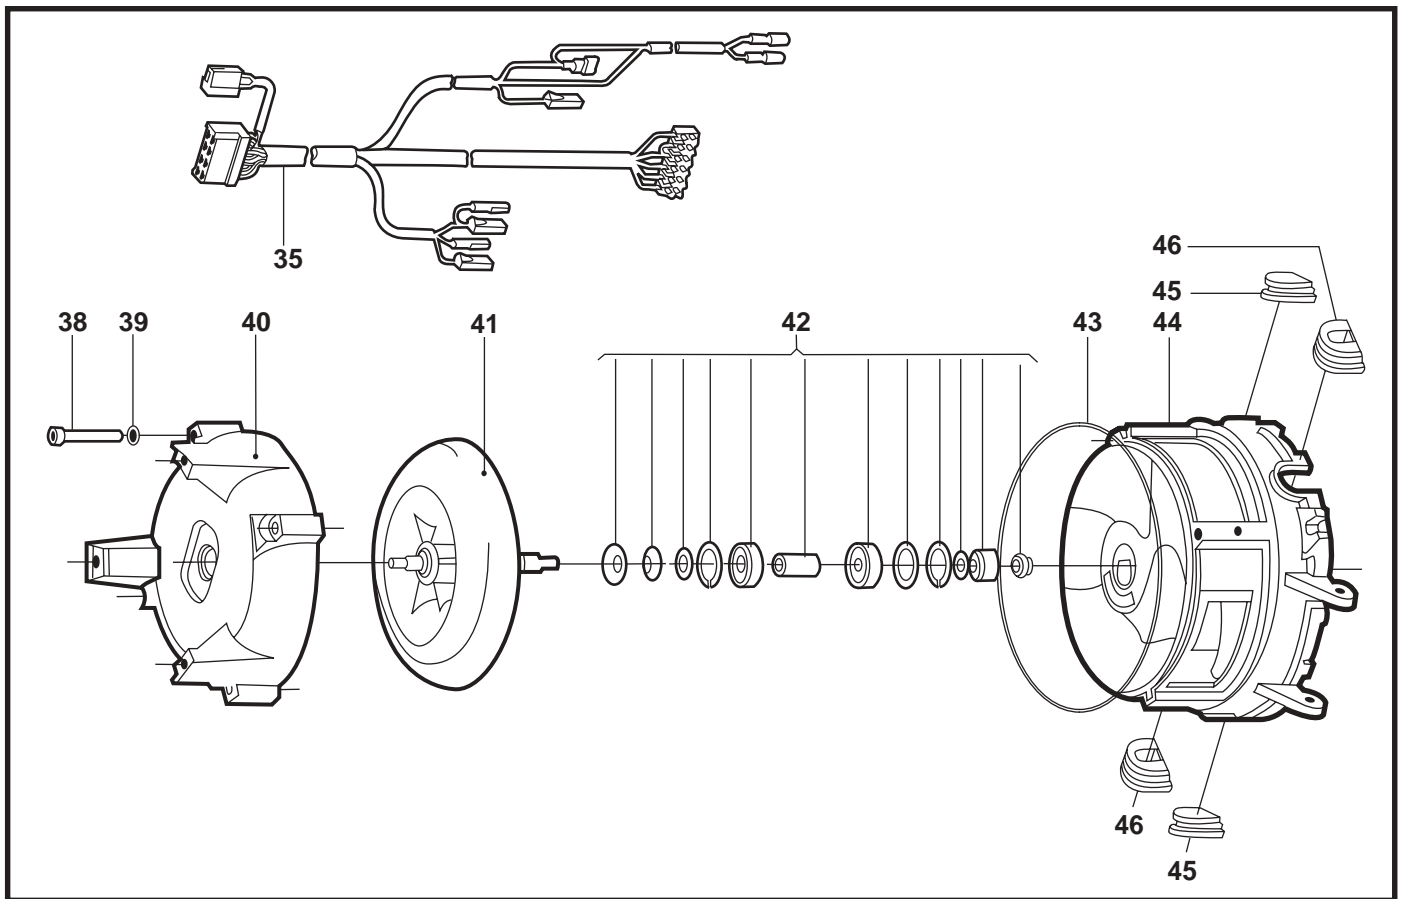

AQUA-HOT PARTS MANUAL

■ Diesel Burner Parts, continued

35	WPX-434-795	Harness, C-Plug, DBW-2010, AH/HH/WH
38	WPX-148-210	Screw, Blower Housing, DBW-2010, AH/HH/WH
39	WPX-152-552	Washer, Lock, Blower Housing, DBW-2010, AH/HH/WH
40	WPX-301-841	Housing, Blower, DBW-2010, AH/HH/WH
41	WPX-373-001	Blower, Combustion Air, w/Shaft, DBW-2010, AH/HH/WH
42	WPX-378-313	Bearing Kit, DBW-2010, AH/HH/WH
43	WPX-412-244	O-Ring, Blower Casing, DBW-2010, AH/HH/WH
44	WPX-225-67A	Casing, Blower, DBW-2010, AH/HH/WH
45	WPX-298-964	Grommet, Blower Casing, Left, DBW-2010, AH/HH/WH