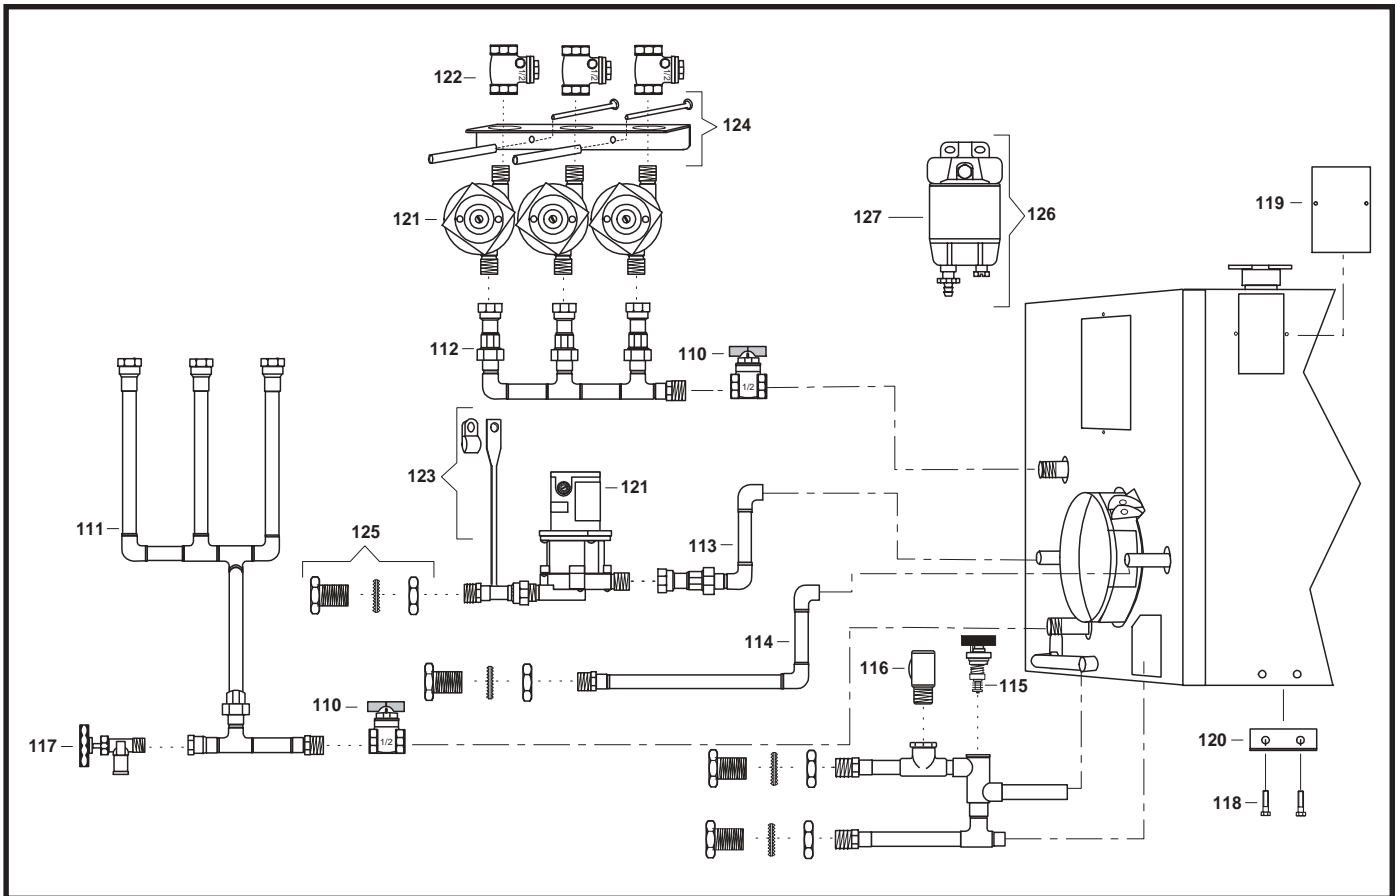

AQUA-HOT PARTS MANUAL

■ Pump Parts

110	PLX-BV1-200	Valve, Ball, 1/2 (F)NPT, AH
111	PLE-101-100	Copper, Manifold, Return, 3-Zone Assembly, AH
112	PLE-100-200	Copper, Manifold, Supply, 3-Zone Assembly, AH
113	PLE-100-30B	Copper, Assembly, Engine Supply, 1/2in, AH
114	PLE-100-400	Copper, Assembly, Engine Return, 1/2in, AH
115	PLX-4A8-18R	Valve Kit, Tempering, AH
116	PLX-111-125	Valve, Pressure Relief, 125 PSI, AH/HH
117	PLX-A52-600	Valve, Elbow 90°, Barb, 5/8 X 3/8 (M)NPT, Brass, AH
118	HDX-010-381	Bolt, Hex, 1/4- 20 X 1/2in, S.S., AH
119	SME-101-700	Cover, VAC Access, S.S., AH
120	SME-101-801	Bracket, S.S, Angle 90°, Mounting Feet, AH
121	PLX-809-200	Pump, BR-809 Circulation, 12 VDC, AH
121*	PLX-809-400	Pump, BR-809 Circulation, 24 VDC, AH
122	PLX-2A1-300	Valve, Check, 1/2 X 1/2 (F)NPT, Brass, AH/HH
123	HDE-100-8RT	Strut, Pump Support Kit, AH
124	SME-101-201	Bracket, Angle, Pump Support Kit, AH
125	PLX-105-810	Fitting, Bulkhead, 1/2 X 1/2 (F)NPT, Brass, AH/HH
126	FLX-120-VS1	Filter, Fuel, System, 10 Micron, AH/HH
127	FLX-R12-TRA	Filter, Fuel, Spin-On Element, 10 Micron, AH/HH

* Asterick denotes 24 volt model
Aqua-Hot Motor Coach Heating System Parts Manual 06/02