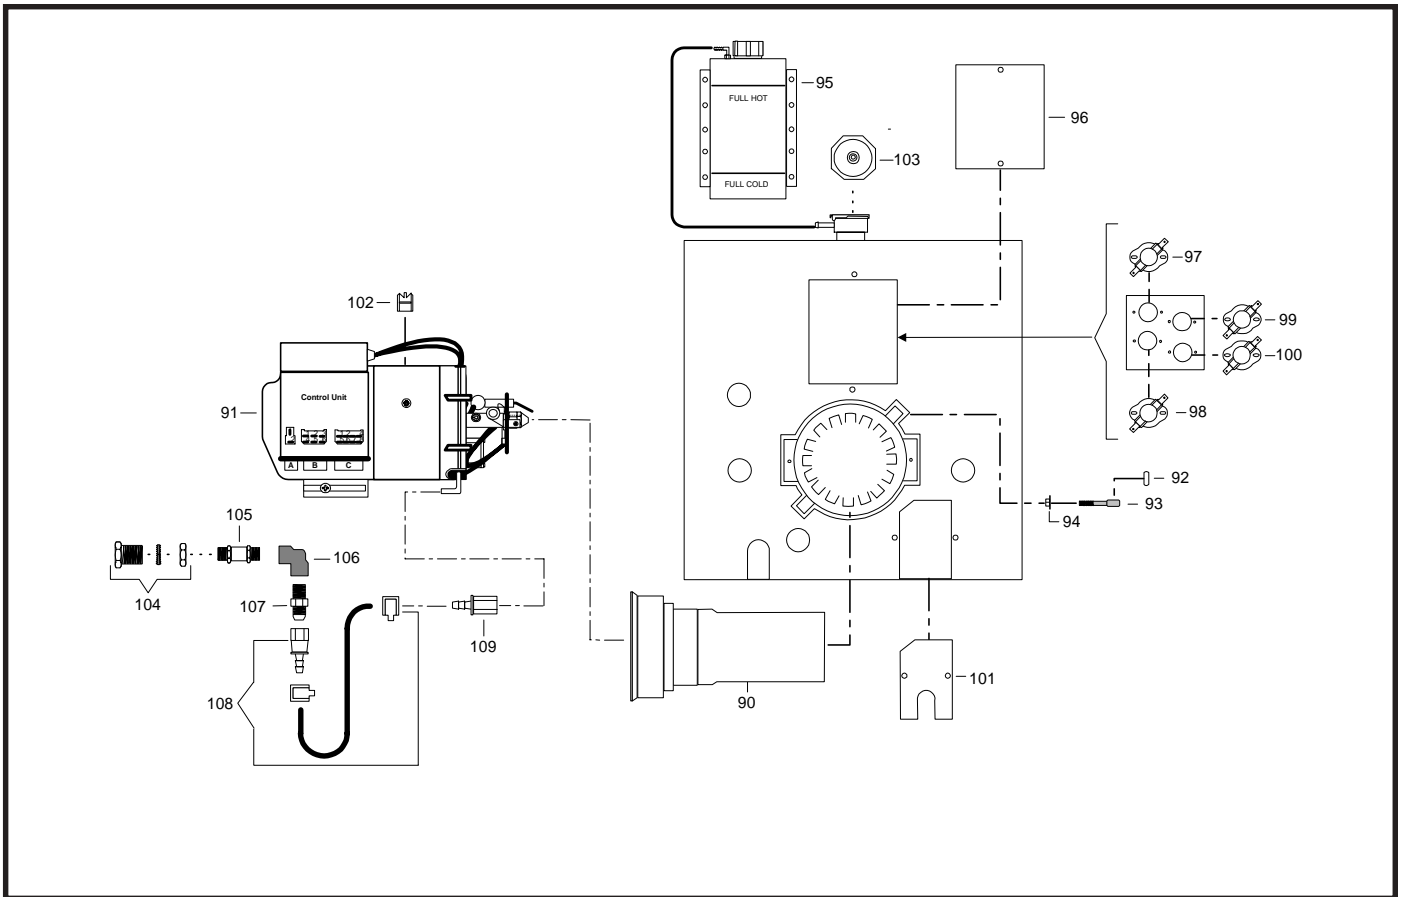

AQUA-HOT PARTS MANUAL

Internal Parts

90	WPX-265-53A	Combustion Chamber, DBW-2010, AH/HH/WH
91	WPE-905-83A	Burnerhead, Modified, VSI DBW-2010, 12 VDC, AH
91*	WPE-905-84A	Burnerhead, Modified, VSI DBW-2010, 24 VDC, AH
92	WPX-420-565	Pin, Eye Bolt, DBW-2010, AH/HH/WH
93	WPX-363-618	Bolt, Eye, DBW-2010, AH/HH/WH
94	WPX-461-555	Nut, Eye Bolt, DBW 2010, AH/HH/WH
95	PLX-621-800	Tank, Expansion, 5qt, AH
96	SME-101-500	Cover, Thermostat Access, S.S., AH
97	ELE-L08-190	Thermostat, VDC Control, 190°F, Blue Dot, AH
98	ELE-L08-230	Thermostat, VDC High-Limit, 230°F, Black, AH
99	ELE-254-010	Thermostat, VAC High-Limit, 230°F, White Dot, AH
100	ELE-010-198	Thermostat, VAC Control, 198°F, Red Dot, AH
101	SME-101-600	Cover, Element Access, S.S., AH
102	WPX-310-646	Gauge, Adjustment, Electrode, DBW 2010-300, AH/HH/WH
103	PLX-102-229	Cap, Radiator, AH
104	PLX-105-800	Fitting, Bulkhead, 1/4 X 1/4 (F)NPT, Brass, AH/HH
105	FLX-751-CVL	Fitting, Valve, Fuel Check, 1/4 X 1/4 (M)NPT, AH/HH
106	FLX-FL1-022	Fitting, Elbow 90°, 1/4 X 1/4 (F)NPT, Brass, AH
107	FLX-038-204	Fitting, Steel, #6 (M)JIC X 1/4 (M)NPT, AH
108	FLE-FUL-200	Fuel Kit, w/Fuel Line & Clamps, AH
109	FLE-FUL-100	Fuel Kit, Steel Fittings, AH/HH

* Asterick denotes 24 volt model
Aqua-Hot Motor Coach Heating System Parts Manual 06/02