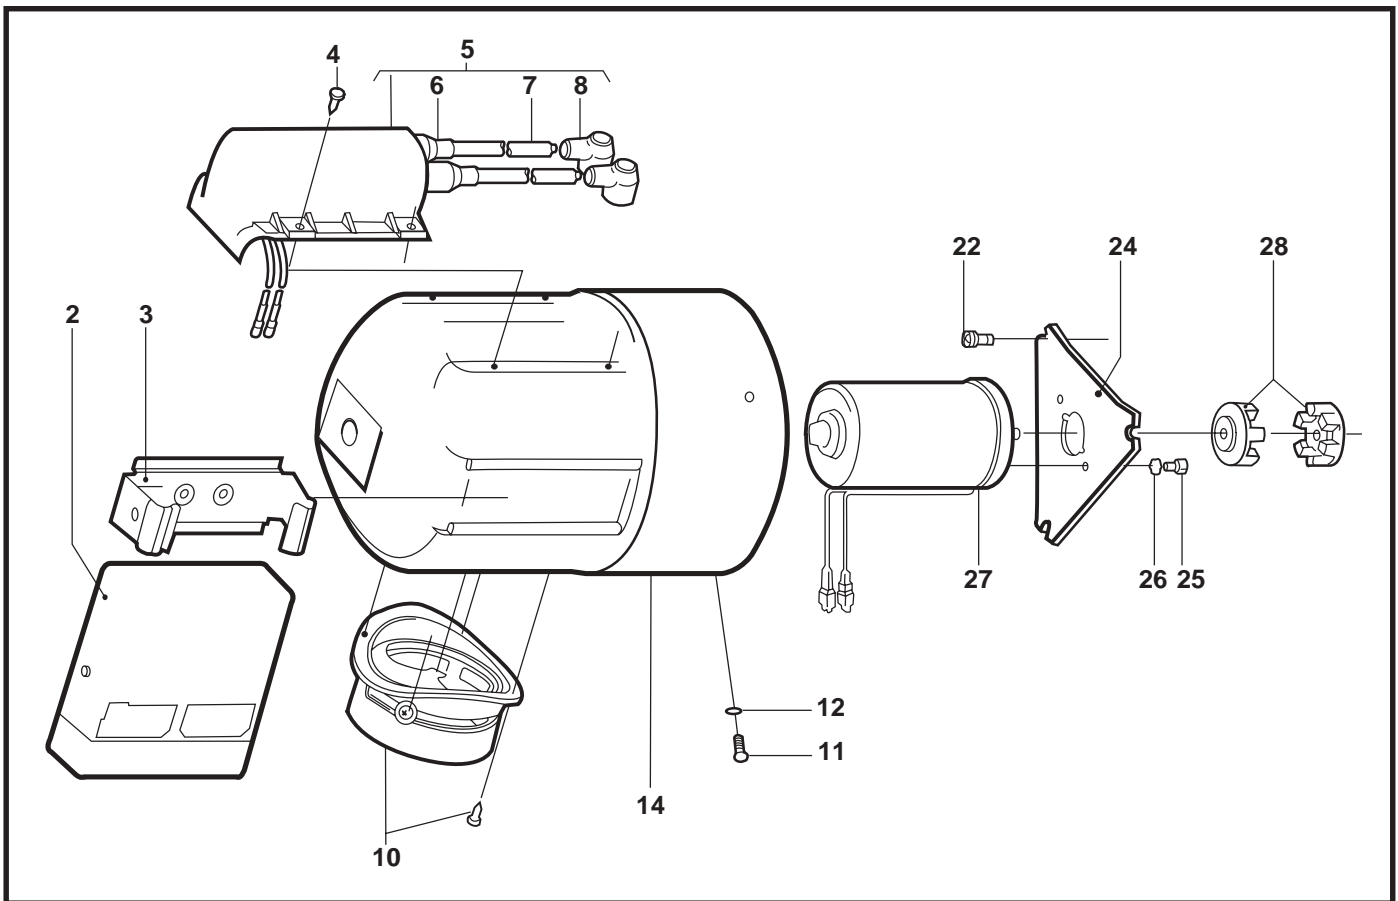

AQUA-HOT PARTS MANUAL

■ Diesel Burner Parts

2	WPX-287-962	Control Unit, 12 VDC, DBW 2010-300, AH/HH/WH
2*	WPX-306-07B	Control Unit, 24 VDC, DBW 2010-300, AH/HH/WH
3	WPX-362-107	Bracket, Control Unit, DBW 2010-300, AH/HH/WH
4	WPX-470-562	Screw, Fastening, Coil, DBW-2010, AH/HH/WH
5	WPX-101-838	Coil, Ignition, 12 VDC, DBW 2010-300, AH/HH/WH
5*	WPX-101-846	Coil, Ignition, 24 VDC, DBW 2010-300, AH/HH/WH
6	WPX-404-918	Socket, Ignition Wire, DBW 2010-300, AH/HH/WH
7	WPX-178-624	Wire, Ignition, DBW 2010-300, AH/HH/WH
8	WPX-176-494	Electrode Boot, Rubber, DBW-2010, AH/HH/WH
10	WPX-350-427	Shutter, Combustion Air Intake, DBW 2010-300, AH/HH/WH
11	WPX-432-377	Screw, Protection Cap, DBW-2010, AH/HH/WH
12	WPX-152-269	Washer, Star, Protection Cap, DBW 2010-300, AH/HH/WH
14	WPX-436-216	Cap, Protection, Motor, DBW-2010, AH/HH/WH
22	WPX-147-834	Screw, Flange-Blower Housing, DBW-2010, AH/HH/WH
24	WPX-425-05A	Flange, Motor, DBW-2010, AH/HH/WH
25	WPX-147-729	Screw, Flange-Motor, DBW-2010, AH/HH/WH
26	WPX-152-269	Washer, Star, Flange-Motor Screw, DBW2010-300, AH/HH/WH
27	WPX-425-060	Motor, Combustion Air/Fuel Pump, 12 VDC, DBW-2010, AH/HH/WH
27*	WPX-425-079	Motor, Combustion Air/Fuel Pump, 24 VDC, DBW-2010, AH/HH/WH
28	WPX-350-516	Clutch Half, 6mm, DBW-2010, AH/HH/WH

* Asterick denotes 24 volt model
Aqua-Hot Motor Coach Heating System Parts Manual 06/02