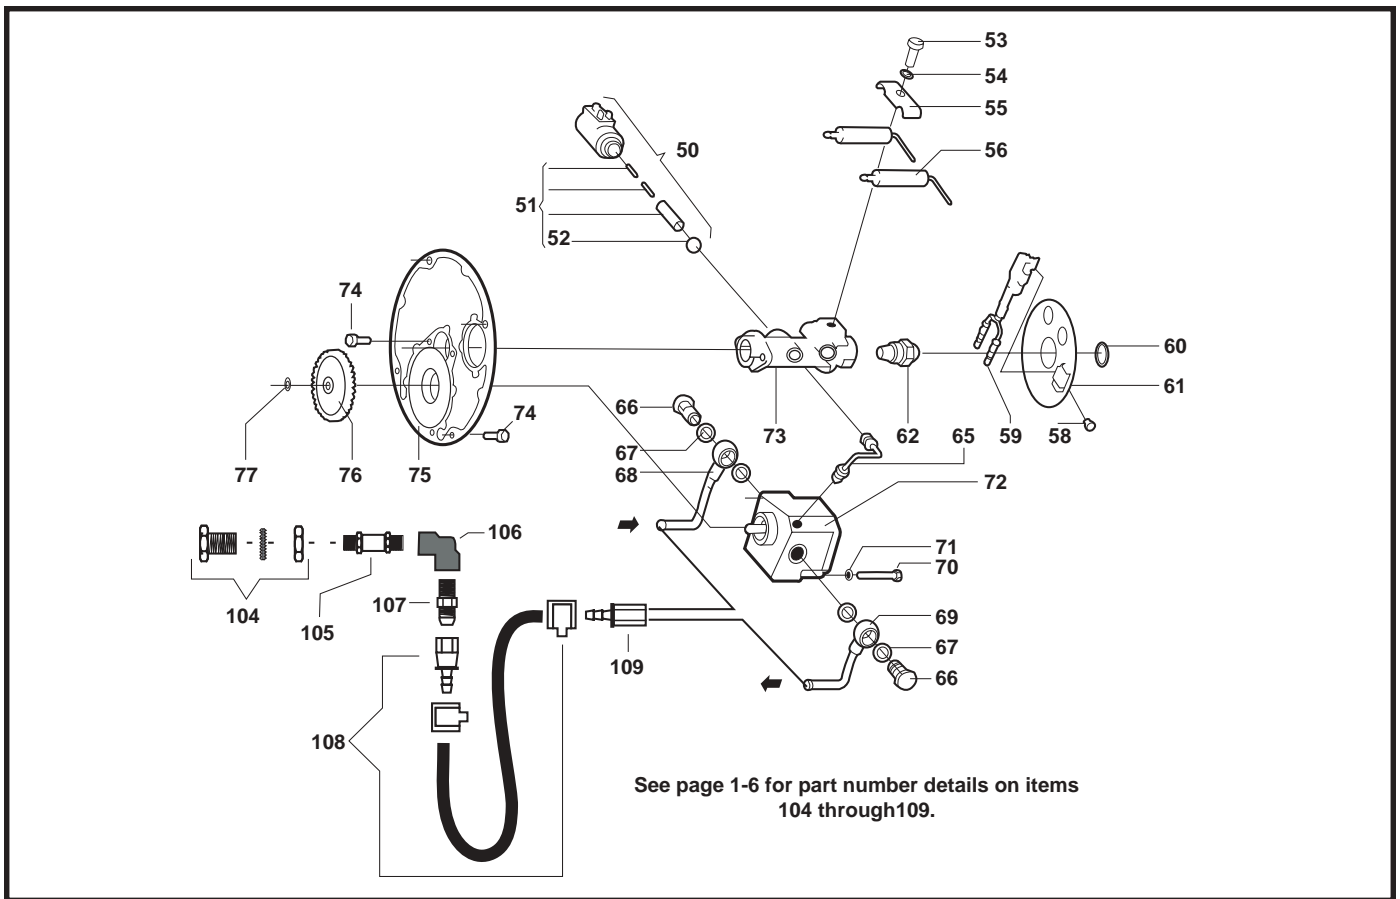

AQUA-HOT PARTS MANUAL

■ Diesel Burner Parts, continued

AQUA-HOT PARTS MANUAL

■ Diesel Burner Parts, continued

50	WPX-322-083	Valve, Fuel Solenoid, 12 VDC, DBW 2010-300, AH/HH/WH
50*	WPX-322-091	Valve, Fuel Solenoid, 24 VDC, DBW 2010-300, AH/HH/WH
51	WPX-386-650	Valve Kit, Fuel Solenoid, DBW 2010-300, AH/HH/WH
52	WPX-260-487	O-Ring, Fuel Solenoid Valve, DBW 2010-300, AH/HH/WH
53	WPX-267-279	Bolt, Electrode Clamp, DBW 2010-300, AH/HH/WH
54	WPX-152-560	Washer, Lock, Electrode Bolt, DBW 2010-300, AH/HH/WH
55	WPX-278-971	Clamp, Ignition Electrode, DBW 2010-300, AH/HH/WH
56	WPX-274-313	Electrode, Ignition, DBW 2010-300, AH/HH/WH
58	WPX-147-699	Screw, Flame Sensor, DBW 2010-300, AH/HH/WH
59	WPX-638-78A	Sensor, Flame, DBW 2010-300, AH/HH/WH
60	WPX-453-048	Clip, Retaining, Photo Disc, DBW 2010-300, AH/HH/WH
61	WPX-887-71A	Photo Disc, DBW-2010, AH/HH/WH
62	WPX-886-41A	Nozzle, Fuel, 0.35 GPH, DBW-2010, AH/HH/WH
65	WPX-275-476	Pipe, Fuel, High Pressure, DBW 2010-300, AH/HH/WH
66	WPX-150-754	Bolt, Banjo, DBW 2010-300, AH/HH/WH
67	WPX-151-157	Gasket Ring, Copper, DBW 2010-300, AH/HH/WH
68	WPX-111-372	Pipe, Fuel Banjo, Supply, DBW-2010, AH/HH/WH
69	WPX-345-288	Pipe, Fuel Banjo, Return, DBW-2010, AH/HH/WH
70	WPX-277-282	Screw, Fastening, Fuel Pump, DBW 2010-300, AH/HH/WH
71	WPX-152-544	Washer, Lock, Fuel Pump Screw, DBW 2010-300, AH/HH/WH
72	WPX-502-05A	Pump, Fuel, 10 Bar, DBW 2010-300, AH/HH/WH
73	WPX-412-198	Stand, Nozzle, DBW 2010-300, AH/HH/WH
74	WPX-277-150	Screw, Nozzle Stand Plate, DBW 2010-300, AH/HH/WH
75	WPX-102-861	Plate, Nozzle Stand, DBW-2010, AH/HH/WH
76	WPX-371-289	Gear, Drive, Nylon, DBW 2010-300, AH/HH/WH
77	WPX-152-390	Snap Ring, Gear, DBW 2010-300, AH/HH/WH

* Asterick denotes 24 volt model